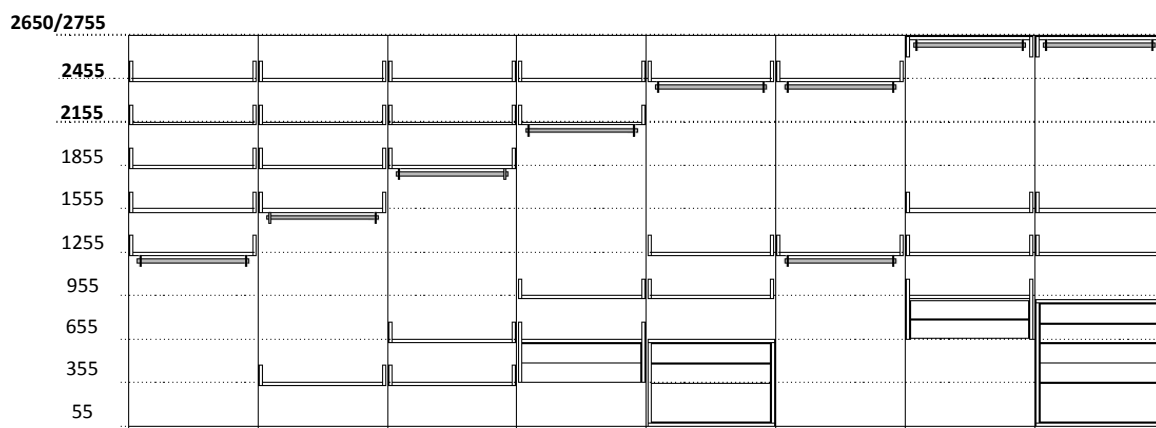

Position of EGO Space fittings' front view

Position of EGO Space fittings' top view

Detailed top view of EGO Space fittings' section with measurements